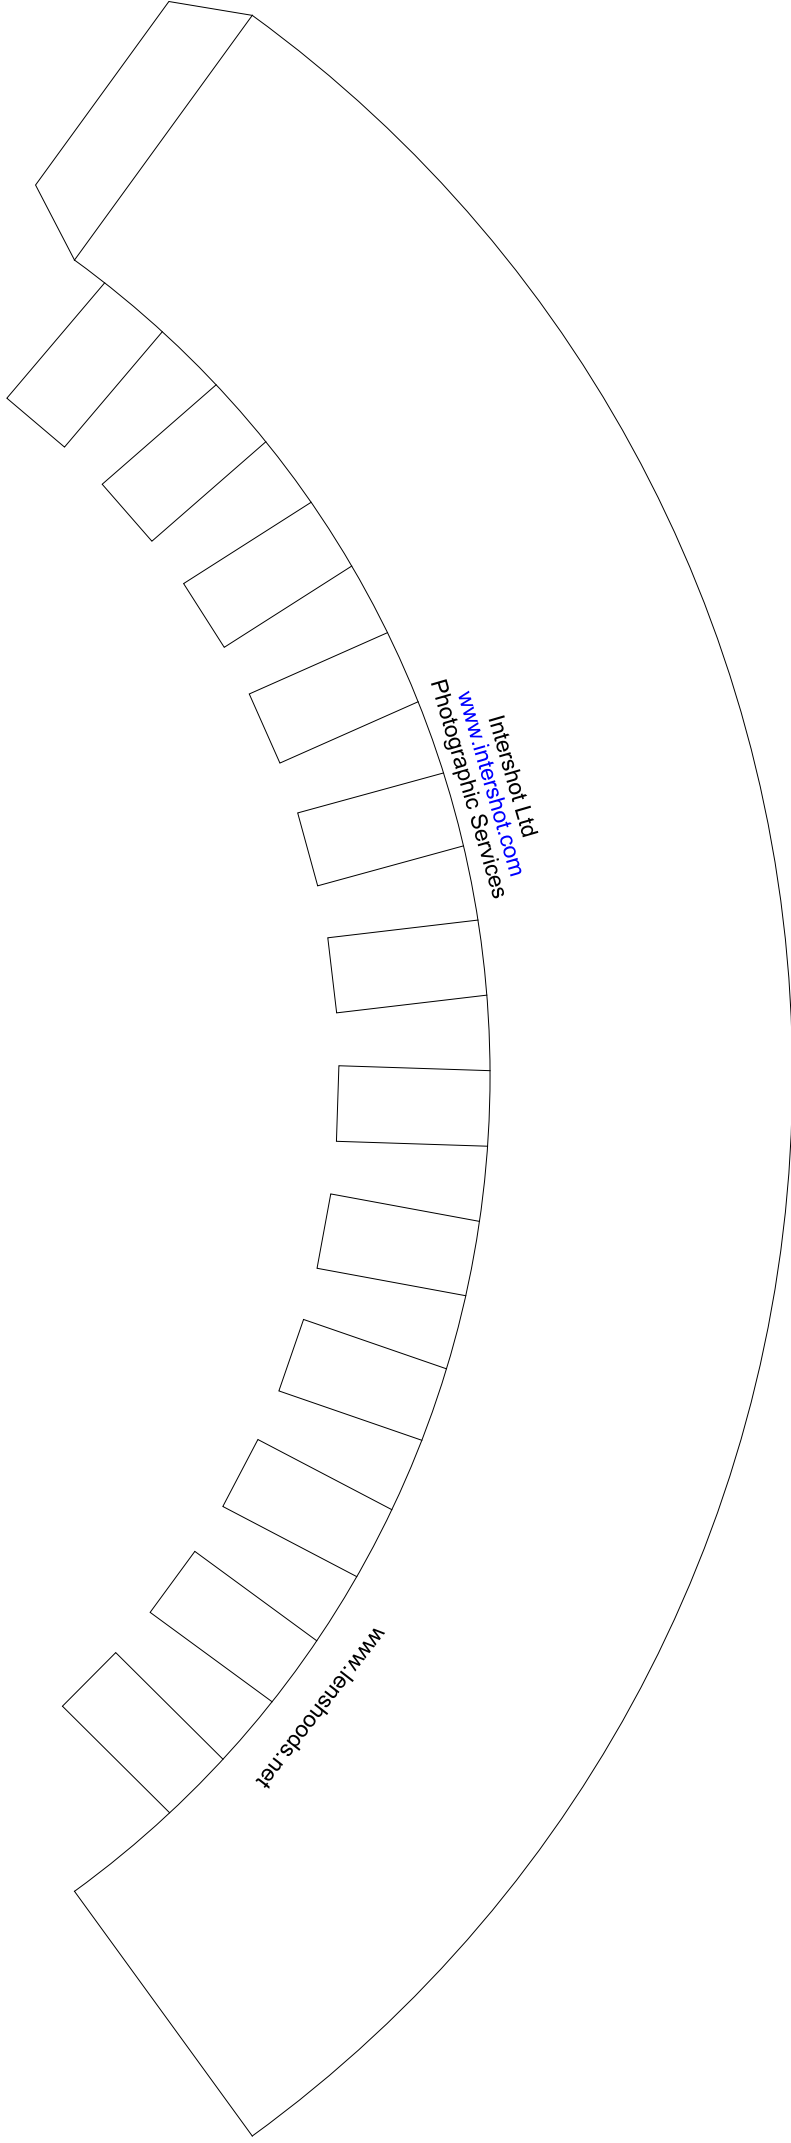

PDF Lens Hood for Canon TS-E 90mm f/2.8 Tilt Shift

Copyright Paul Mutton 2008

Sponsored by www.intershot.com

Download more lens hoods optimised for 1.5x and 1.6x digital sensors at www.lenshoods.net

www.lenshoods.net